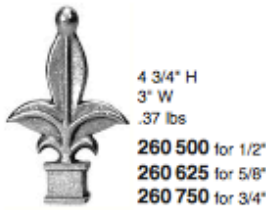

Spears & Finials

Cast Steel

Spears & Finials

for Square Holes

Pineapple Caps

For Square Bar