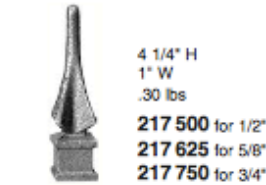

Spears & Finials

Cast Steel

Spears & Finials

for Square Holes

Pineapple Caps

For Square Bar