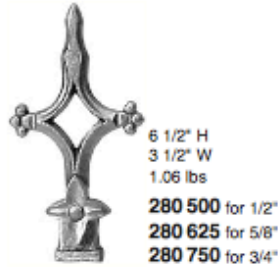

Spears & Finials

Cast Steel

Spears & Finials

for Square Holes

Pineapple Caps

For Square Bar