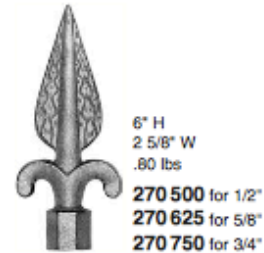

Spears & Finials

Cast Steel

Spears & Finials

for Square Holes

Pineapple Caps

For Square Bar